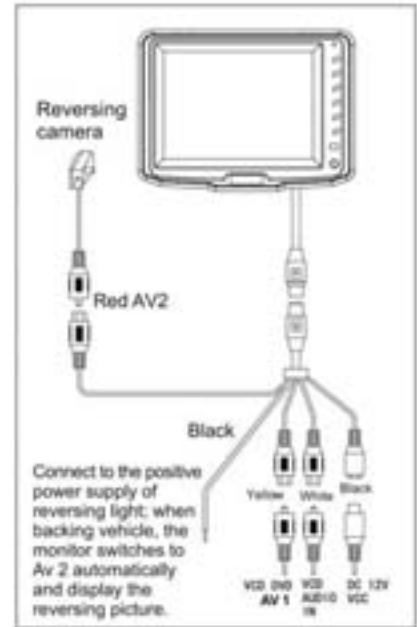

5" LCD Wired Reversing Kit

Colour LCD Monitor & Night Vision Camera
Safeguard family, pedestrian & protect your vehicle!

Easy
Installation

- Colour weather resistant wide angle camera & LCD monitor plug into your cigarette lighter or reversing lights
- Keep an eye on your rear-view when you need to
- An easy way to assist with parking & reversing
- See other vehicles as they approach from behind
- Colour camera switches automatically to B&W infra-red night vision of up to 9ft (3m)
- Automatic mirror flip feature: mount camera upside down & screen changes to correct way up
- Mount monitor to the inside ceiling of your vehicle for best results

Protect rear bumpers
from accidental damage

View any blind spot

Manoeuvre in tight
spaces easily

Prevent risk of injury
to pedestrians

5" LCD Wired Reversing Kit

Colour LCD Monitor & Night Vision Camera

Safeguard family, pedestrian & protect your vehicle!

4 Step Installation

- Step 1:** Mount LCD to dash
- Step 2:** Connect LCD power wire to reversing light fuse or 12V power source
- Step 3:** Run cable & mount camera to the back of the car
- Step 4:** Connect power to the reversing light

LCD Monitor Specifications

Size of screen:	5 inches
Screen:	TFT Screen
LCD Profile Ratio:	Ratio 4:3
Dot:	0.107mm (H) x 0.319mm (V)
Display Resolution:	960 (H) x 234 (V)
Contrastness:	Contrast 150:1
Brightness:	300cd/m
Response Time (ms):	R:30/F:50
Viewing Angle:	U:15/D:35 L/R:55
Display of imitate quantity:	OSD Display